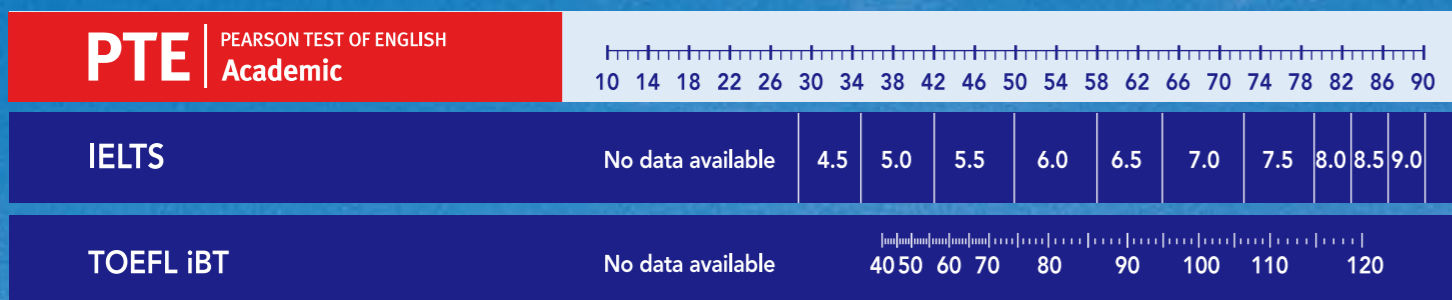

Why choose PTE Academic?

It helps you enter your favourite institute by being **more reliable**, **more test-taker friendly**, **more efficient**, and many more...

Comparison	PTE Academic	Another test A	Another test B	
Taking the test	Test delivery and test environment	- Computer based - High-security test centres with advanced identity verification PalmSecure™ biometric technology <i>More stable connection</i> <i>More secure</i>	- Paper based - Classroom style	- Internet based - Test centres with many people in the same room
	Test structure	1 test	2 tests; A separate oral test	1 test
	Test time	3 hours	2 hours 54 minutes (Paper based test: 2 hours and 40 minutes + Oral test: 14 minutes)	4 hours 30 minutes
After the test scoring	Scoring	Automated scoring <i>More reliable</i>	Human scoring	Human and automated scoring
	Score report	Available: 1-5 days <i>More efficient</i>	Available: 10 days	Available: 15 days
	Select institutions for the submission of test result	After seeing the test result <i>More considerate</i>	While registering for the test	While registering for the test
	No. of the score reports included in the registration fee	Unlimited <i>More test-taker friendly</i>	Up to 5 institutes (additional charge for additional reports)	Up to 4 institutes (additional charge for additional reports)

PTE Academic is the only test endorsed by GMAC®.

PTE Academic score concordance with IELTS and TOEFL iBT